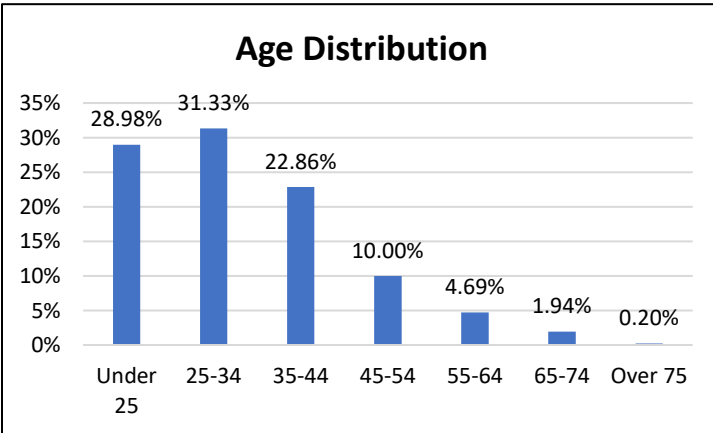

Pretrial Services Weekly Report

Electronic Monitoring Population Demographics 2/23/2024

Curfew Only population:	906
Bischof Law Only population:	690
Cases with Curfew and Bischof Law Supervision*	74

Curfew

Bischof Law

* 74 individuals are supervised under Curfew and Bischof Law. These individuals are reflected in both the Curfew and Bischof Law graphs