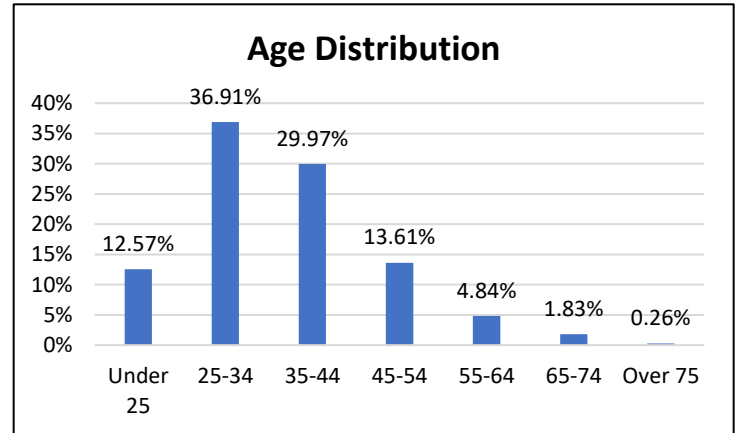

Pretrial Services Weekly Report

Electronic Monitoring Population Demographics 2/23/2024

Curfew Only population:	906
Bischof Law Only population:	690
Cases with Curfew and Bischof Law Supervision*	74

Curfew

Bischof Law

* 74 individuals are supervised under Curfew and Bischof Law. These individuals are reflected in both the Curfew and Bischof Law graphs