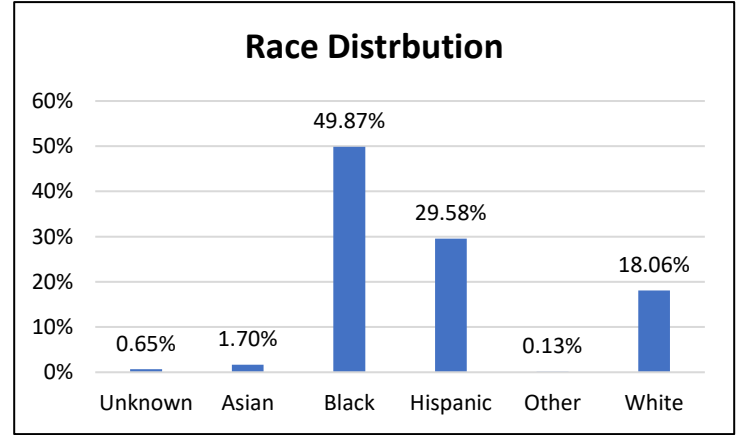

Pretrial Services Weekly Report

Electronic Monitoring Population Demographics 2/23/2024

Curfew Only population:	906
Bischof Law Only population:	690
Cases with Curfew and Bischof Law Supervision*	74

Curfew

Bischof Law

* 74 individuals are supervised under Curfew and Bischof Law. These individuals are reflected in both the Curfew and Bischof Law graphs