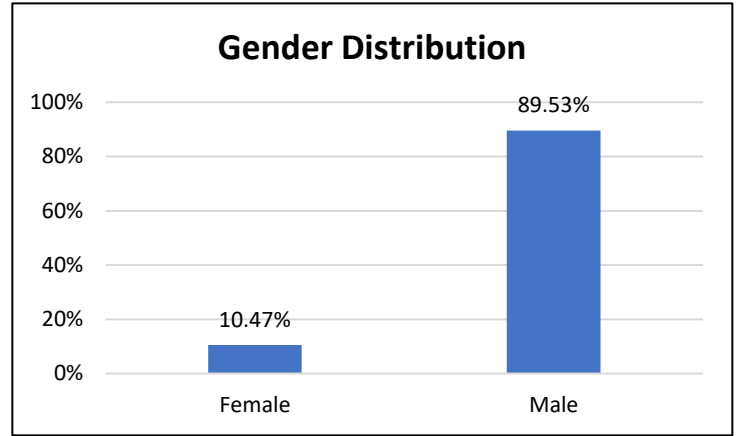

Pretrial Services Weekly Report

Electronic Monitoring Population Demographics 2/23/2024

Curfew Only population:	906
Bischof Law Only population:	690
Cases with Curfew and Bischof Law Supervision*	74

Curfew

Bischof Law

* 74 individuals are supervised under Curfew and Bischof Law. These individuals are reflected in both the Curfew and Bischof Law graphs