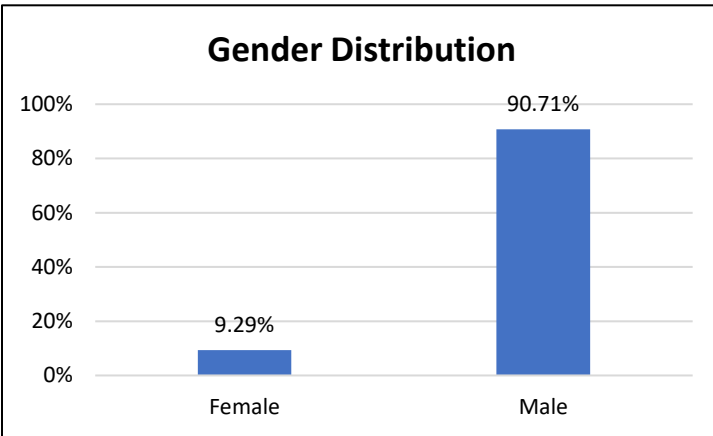

Pretrial Services Weekly Report

Electronic Monitoring Population Demographics 2/23/2024

Curfew Only population:	906
Bischof Law Only population:	690
Cases with Curfew and Bischof Law Supervision*	74

Curfew

Bischof Law

* 74 individuals are supervised under Curfew and Bischof Law. These individuals are reflected in both the Curfew and Bischof Law graphs