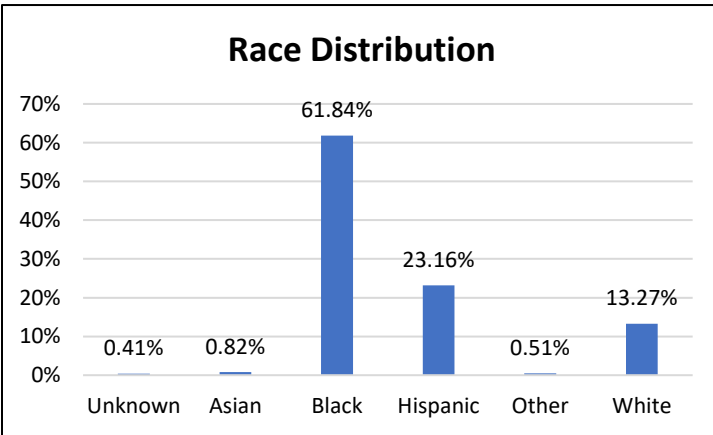

Pretrial Services Weekly Report

Electronic Monitoring Population Demographics 2/23/2024

Curfew Only population:	906
Bischof Law Only population:	690
Cases with Curfew and Bischof Law Supervision*	74

Curfew

Bischof Law

* 74 individuals are supervised under Curfew and Bischof Law. These individuals are reflected in both the Curfew and Bischof Law graphs